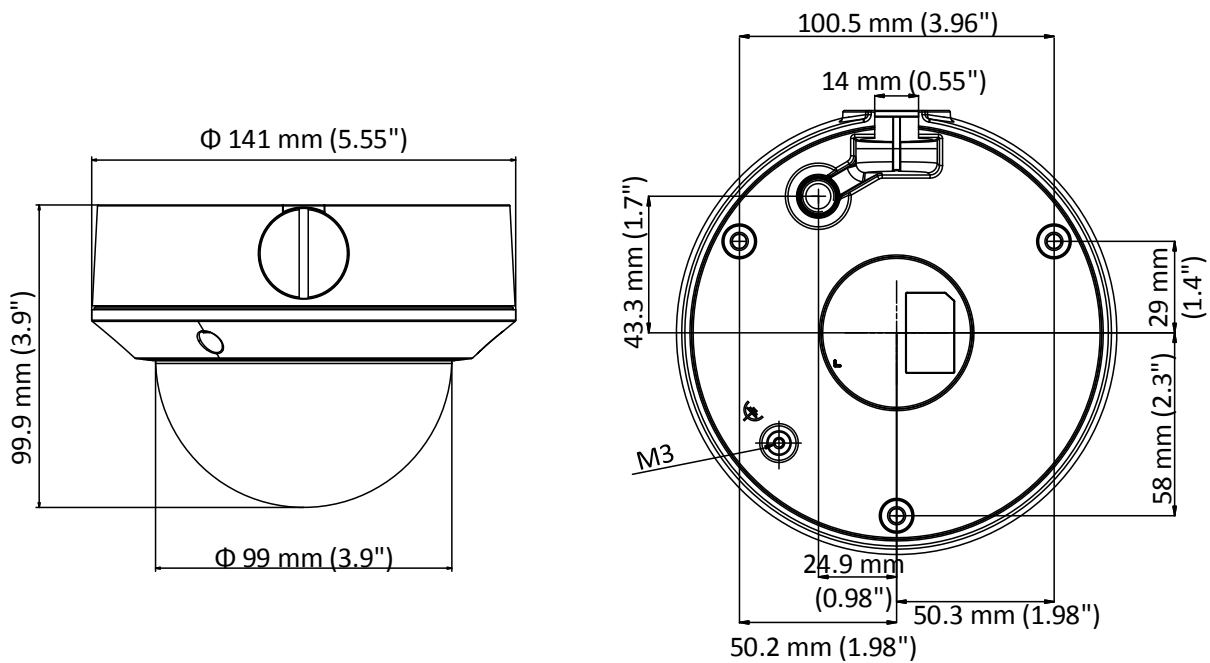

<b>General</b>	
Operating Conditions	-30 °C to 60°C (-22 °F to 140°F), humidity: 95% or less (non-condensing)
Power Supply	12 VDC ± 25% PoE: 802.3af, class 3
Power Consumption	With Z: 12 VDC, 0.8 A, max: 10W PoE: (802.3af, 36V-57V), 0.4 A to 0.2 A, Max: 12W Without Z: 12 VDC, 0.5 A, Max: 6W PoE: (802.3af, 36V-57V), 0.3 A to 0.1 A, Max: 8W
Ingress Protection	IP 67
IR Range	Up to 30 m
Material	Front cover & base: metal, bubble: plastic
Dimensions	Φ141 mm × 99.9 mm (5.6" × 3.9")
Weight	816 g (1.8 lb.)

### Dimension